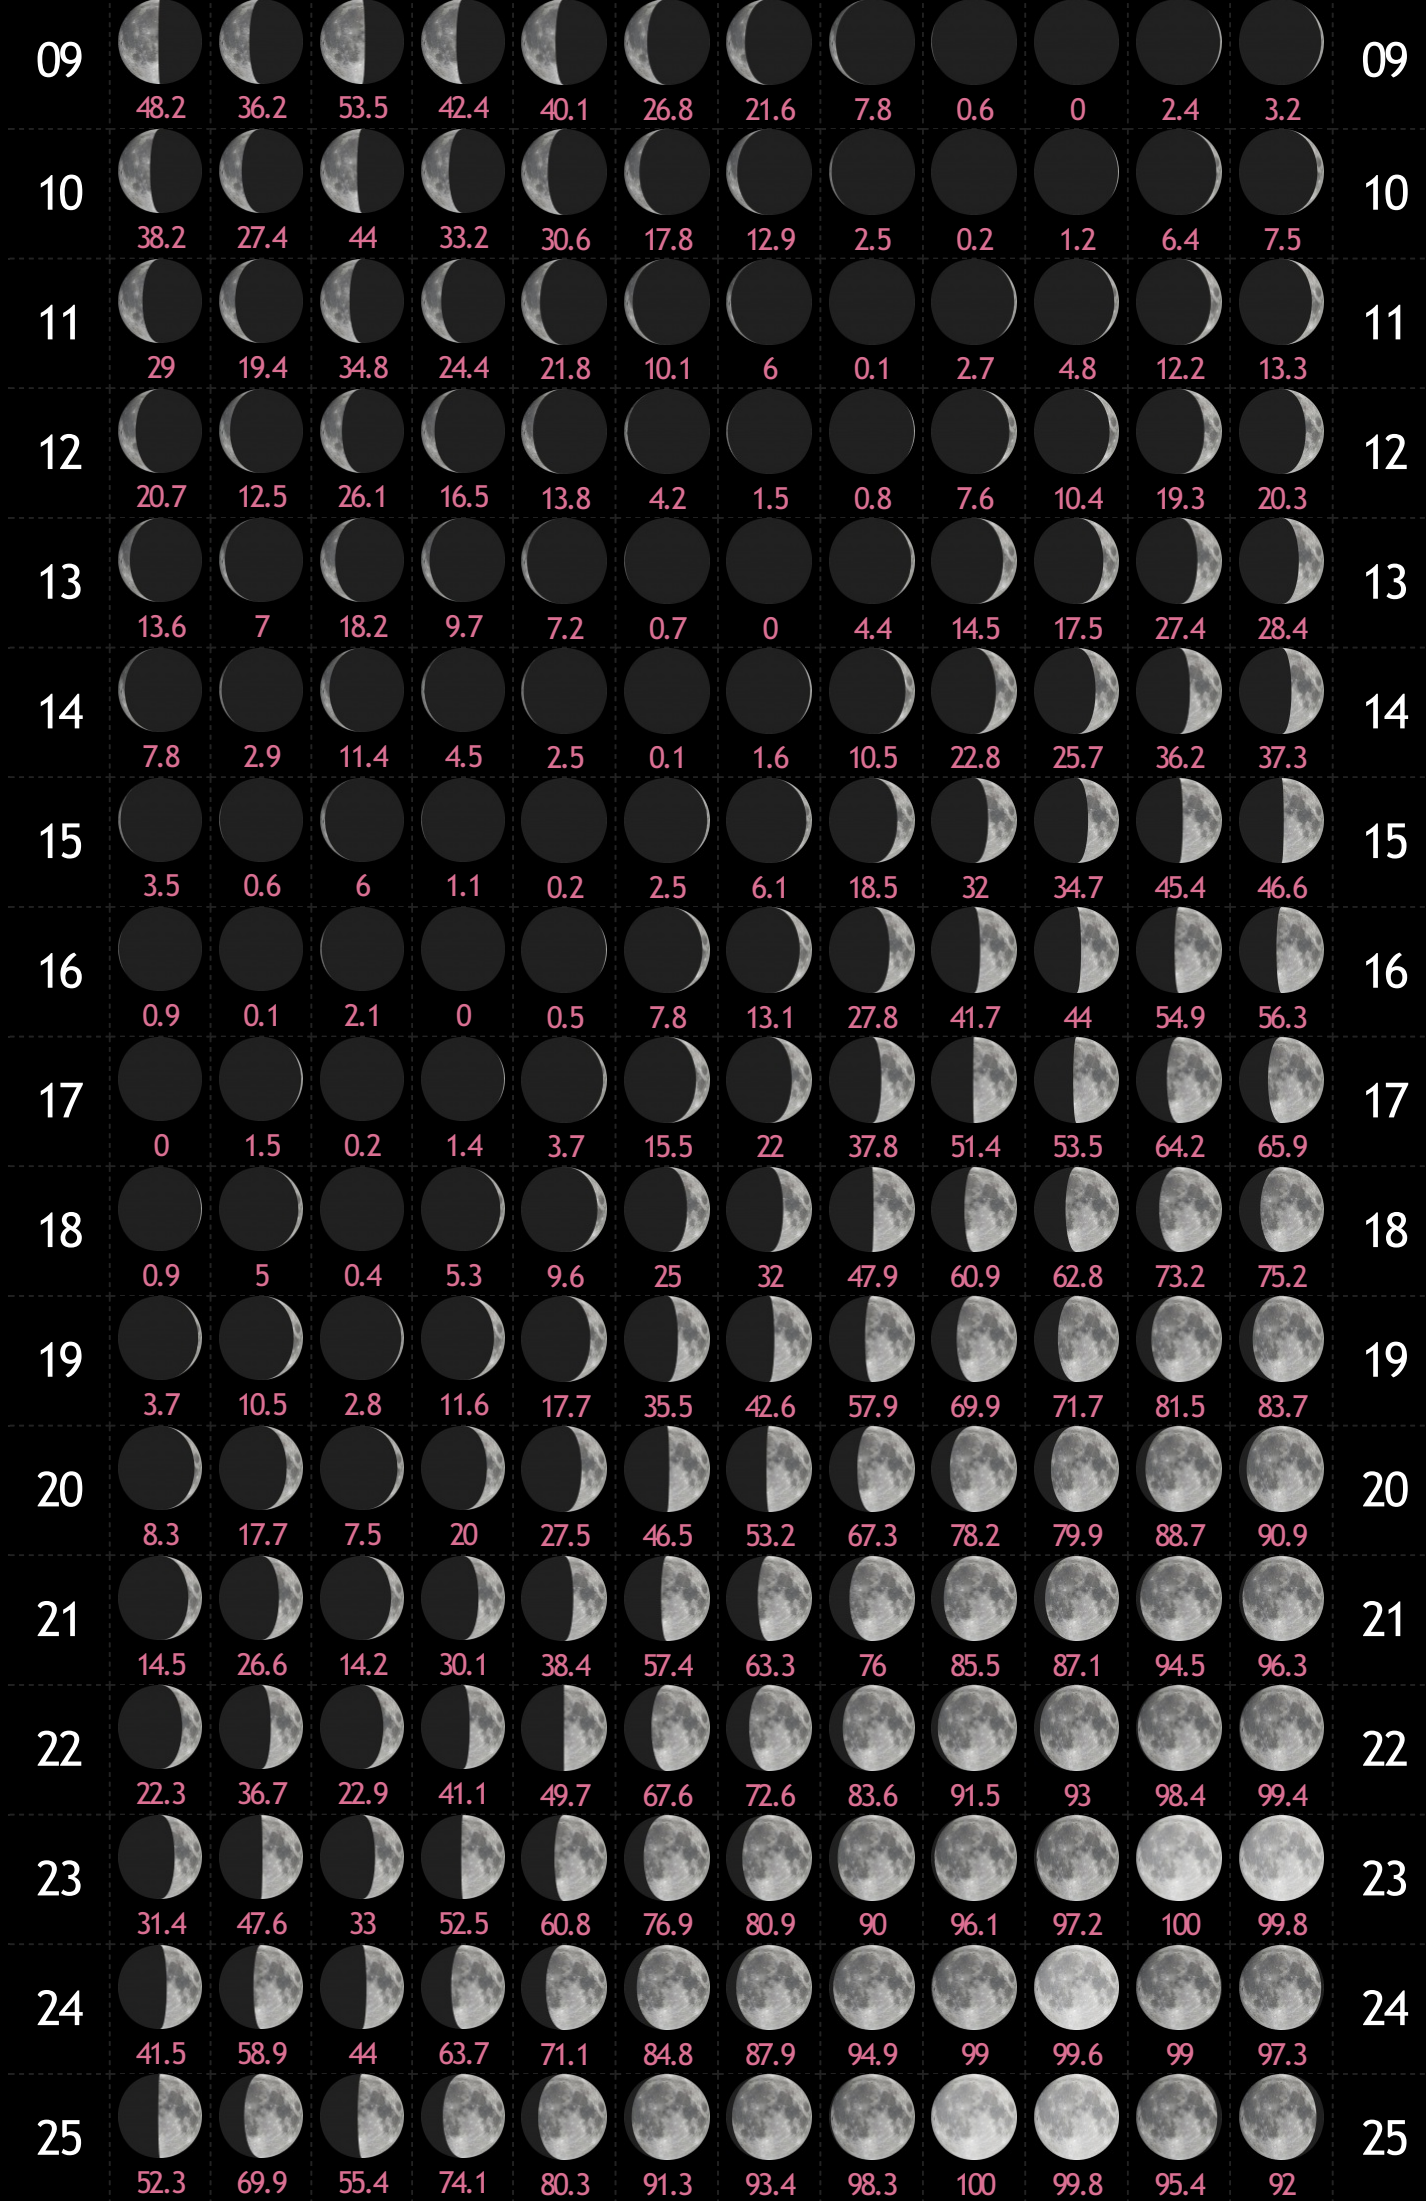

GUYANA FRANCESE CALENDARIO LUNARE

2018

www.vercalendario.info/it/

	Gen	Feb	Mar	Apr	Mag	Giu	Lug	Ago	Set	Ott	Nov	Dic	
01	 98.5	 99.5	 98.9	 99.5	 98.7	 94.1	 92.5	 83.9	 71	 64.3	 45.1	 37.6	01
02	 100	 96.5	 100	 97	 95.5	 88.8	 86.7	 76	 60.8	 53.3	 34	 27.3	02
03	 98.4	 91	 98.4	 92.4	 90.6	 82.2	 79.6	 66.9	 49.9	 41.9	 23.6	 18.1	03
04	 94	 83.6	 94.4	 86.2	 84.2	 74.4	 71.3	 56.8	 38.8	 30.9	 14.7	 10.6	04
05	 87.1	 74.8	 88.3	 78.7	 76.7	 65.6	 62	 46.1	 27.9	 20.7	 7.7	 5	05
06	 78.5	 65.3	 80.8	 70.2	 68.2	 56.2	 52	 35.3	 18	 12	 2.8	 1.5	06
07	 68.7	 55.5	 72.2	 61.2	 59.1	 46.4	 41.7	 24.9	 9.8	 5.5	 0.3	 0	07
08	 58.5	 45.7	 63	 51.8	 49.6	 36.5	 31.4	 15.5	 3.8	 1.4	 0.2	 0.7	08

26													26
	63.2	80	66.6	83.2	88	96	97.3	99.9	98.9	97.7	89.3	84.3	
27													27
	73.8	88.6	76.9	90.6	93.9	98.9	99.5	99.6	95.8	93.1	81	74.8	
28													28
	83.4	95	85.9	96	97.8	100	99.9	97.5	90.5	86.4	71	64.2	
29													29
	91.3		92.9	99.1	99.8	99.2	98.5	93.4	83.4	77.8	60.1	53.1	
30													30
	96.9		97.6	100	99.7	96.7	95.3	87.5	74.5	67.6	48.8	42.2	
31													31
	99.7		99.8		97.8		90.4	80		56.6		31.8	