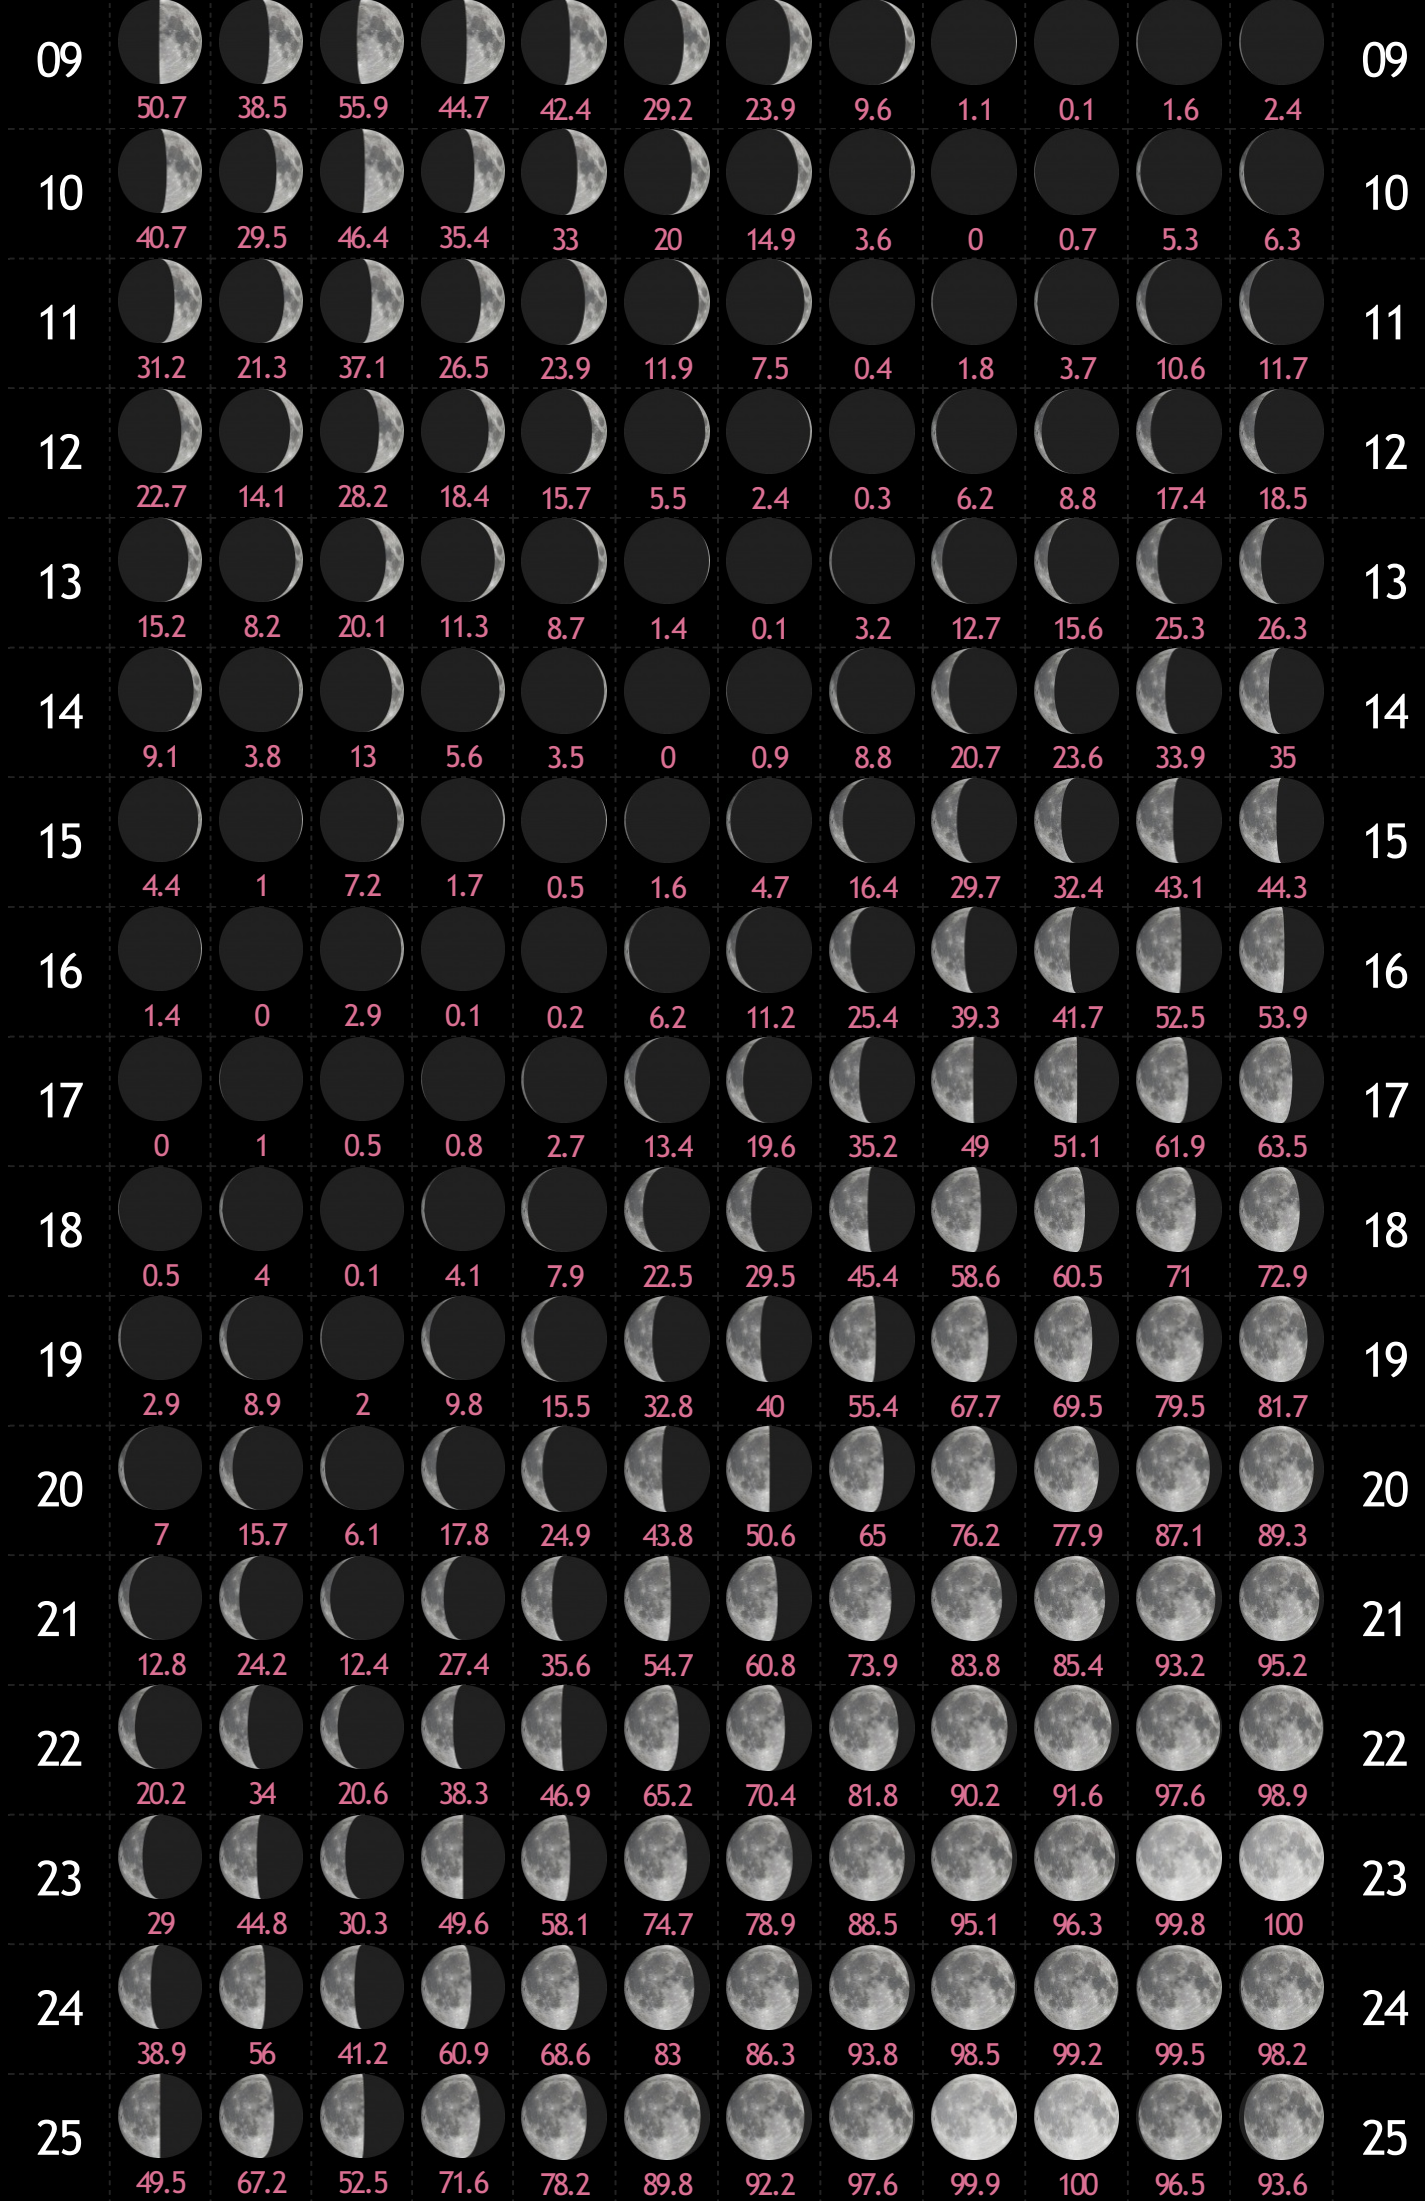

KENYA CALENDARIO LUNARE 2018

www.vercalendario.info/it/

	Gen	Feb	Mar	Apr	Mag	Giu	Lug	Ago	Set	Ott	Nov	Dic	
01	 97.6	 99.9	 98.2	 99.8	 99.2	 95.2	 93.7	 85.7	 73.3	 67	 48	 40.4	01
02	 99.9	 97.5	 100	 97.8	 96.5	 90.3	 88.3	 78.1	 63.5	 56.1	 36.7	 29.8	02
03	 99.1	 92.6	 99	 93.7	 92	 83.9	 81.5	 69.3	 52.7	 44.8	 26.1	 20.3	03
04	 95.3	 85.6	 95.6	 87.9	 85.9	 76.4	 73.4	 59.4	 41.6	 33.6	 16.8	 12.3	04
05	 89	 77.1	 90	 80.6	 78.7	 67.9	 64.4	 48.8	 30.6	 23.1	 9.2	 6.2	05
06	 80.8	 67.7	 82.8	 72.4	 70.4	 58.6	 54.6	 38	 20.4	 14	 3.8	 2.2	06
07	 71.2	 57.9	 74.5	 63.5	 61.4	 48.9	 44.3	 27.4	 11.7	 6.9	 0.7	 0.2	07
08	 61.1	 48.1	 65.4	 54.2	 52	 39	 33.9	 17.7	 5.1	 2.2	 0	 0.3	08

26												26
	60.5	77.6	63.8	81.1	86.2	95	96.5	99.6	99.4	98.4	91	86.4
27												27
	71.2	86.6	74.5	88.9	92.6	98.3	99.1	99.9	96.8	94.5	83.2	77.4
28												28
	81.2	93.6	83.8	94.8	97	99.9	100	98.2	92	88.3	73.6	67
29												29
	89.6		91.3	98.5	99.5	99.6	99	94.6	85.3	80.1	62.9	55.9
30												30
	95.8		96.7	100	99.9	97.5	96.3	89.2	76.9	70.3	51.6	44.9
31												31
	99.3		99.5		98.4		91.8	82		59.4		34.3