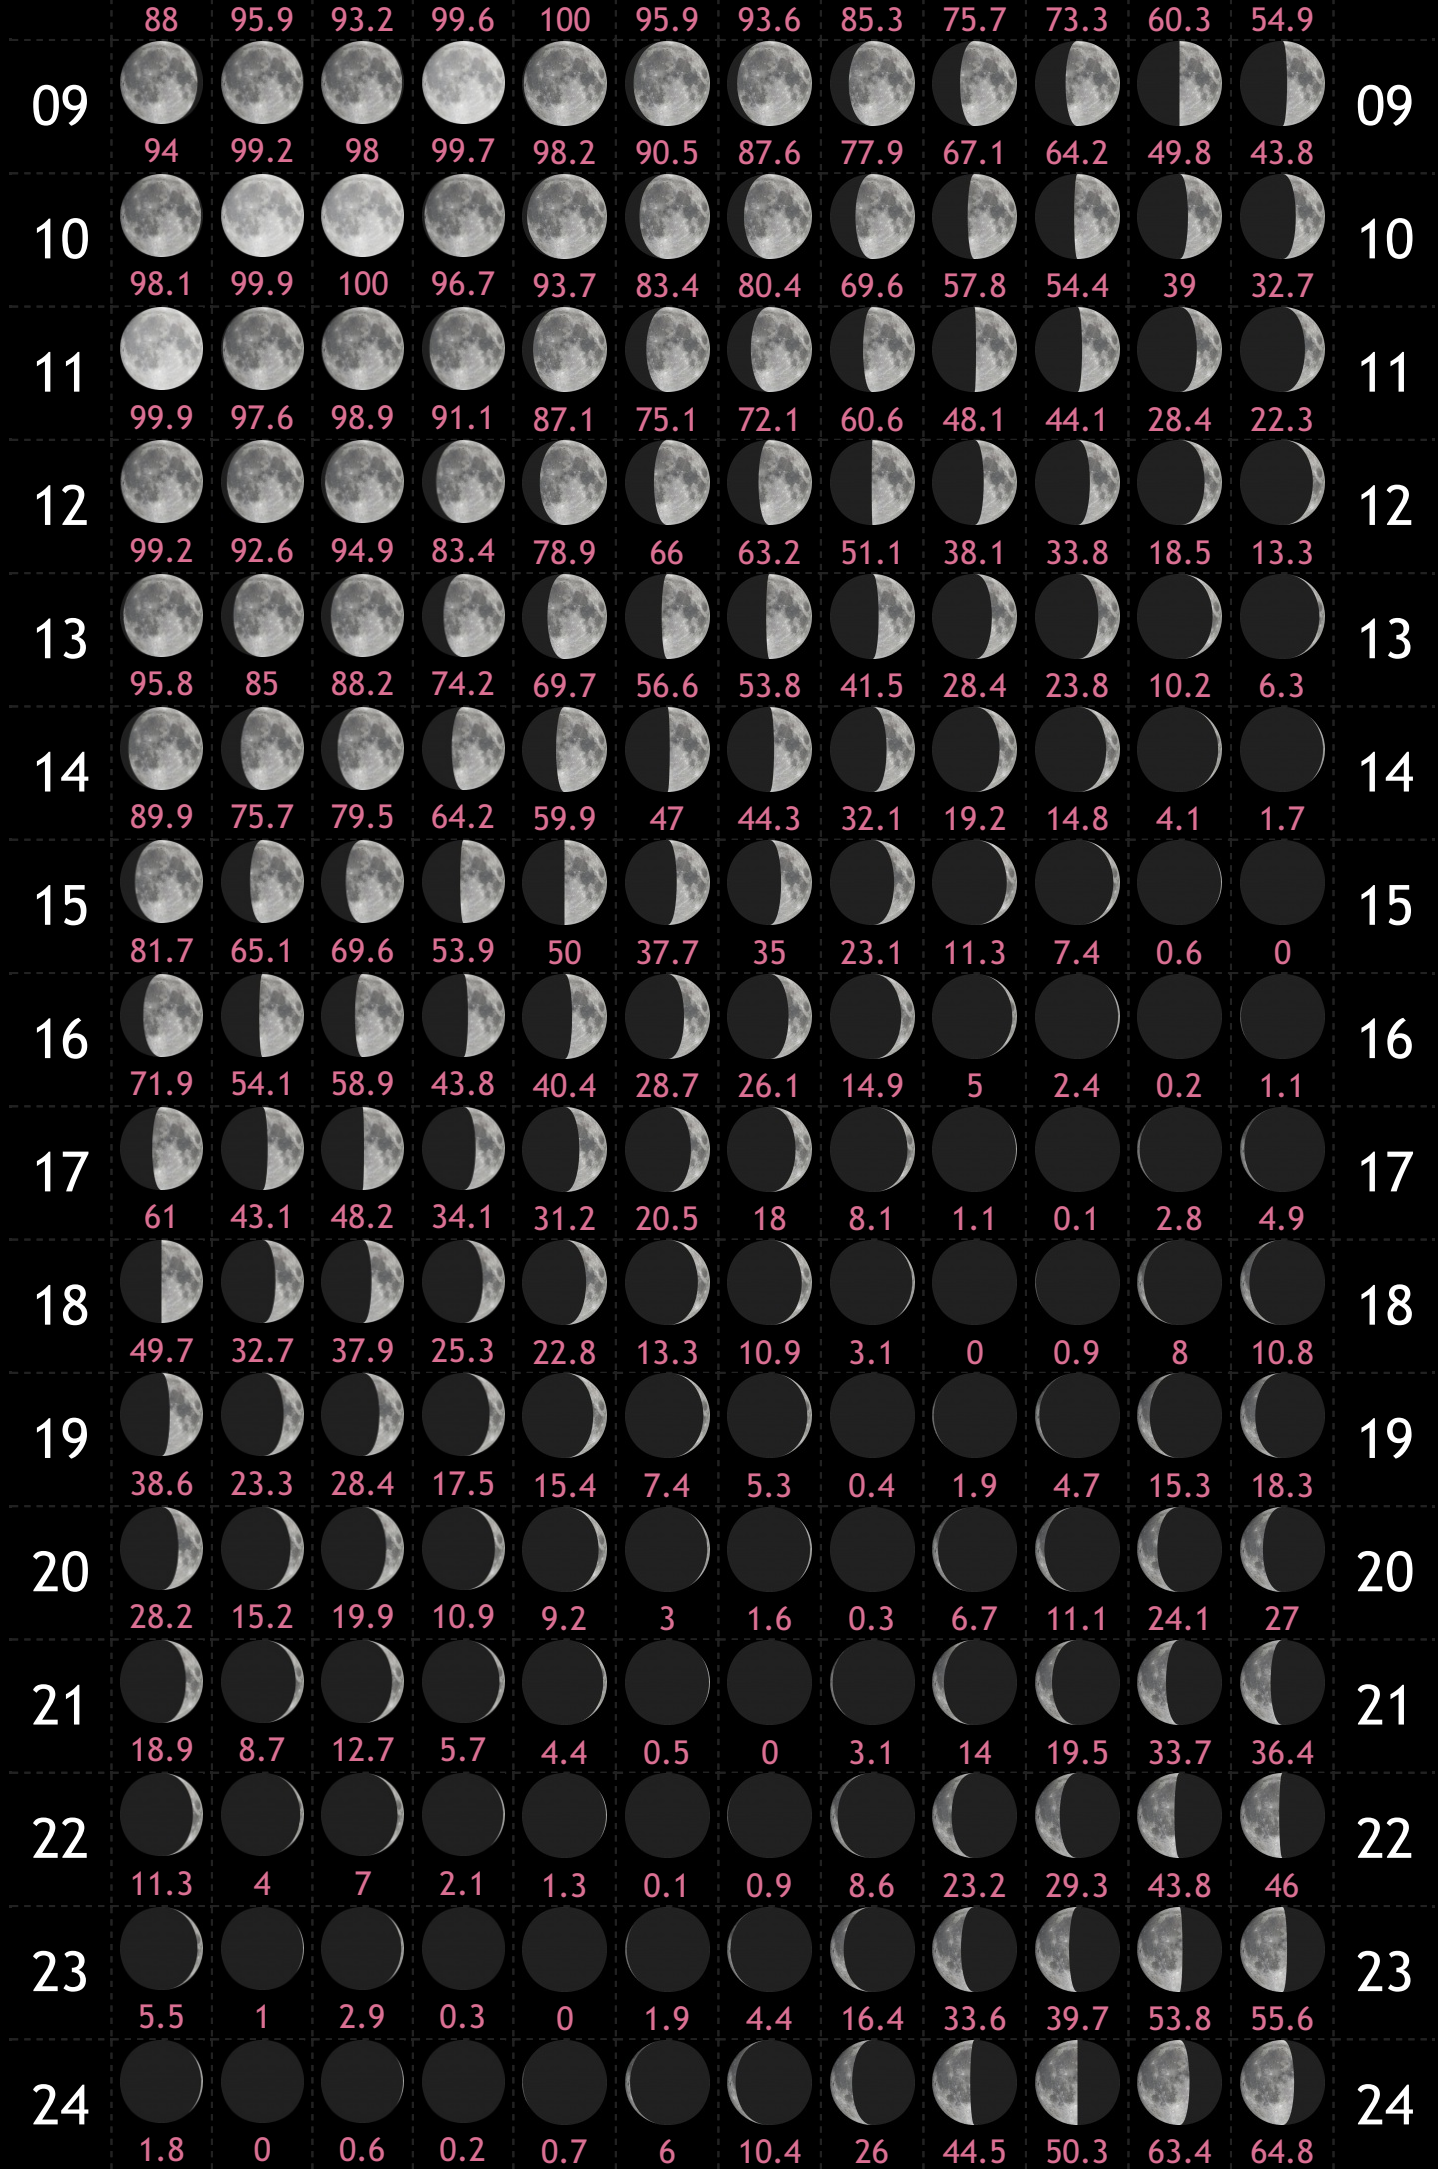

PAPUA NUOVA GUINEA CALENDARIO LUNARE

2020

www.vercalendario.info/it/

	Gen	Feb	Mar	Apr	Mag	Giu	Lug	Ago	Set	Ott	Nov	Dic	
01	 26.3	 36	 28.7	 41.3	 47.1	 66.3	 74.7	 89.6	 97.4	 98.4	 100	 100	01
02	 35	 45.3	 37.8	 51.8	 58.2	 76.8	 84	 95.2	 99.6	 99.9	 99.2	 98.7	02
03	 44.2	 55	 47.6	 62.4	 69.1	 86	 91.5	 98.7	 99.9	 99.6	 96.6	 95.5	03
04	 53.7	 64.7	 57.7	 72.8	 79.3	 93.2	 96.8	 100	 98.2	 97.4	 92.2	 90.4	04
05	 63.1	 74.1	 67.8	 82.4	 88.1	 97.9	 99.5	 99.1	 94.8	 93.6	 86.3	 83.6	05
06	 72.1	 82.8	 77.5	 90.5	 94.8	 99.9	 99.8	 96.2	 89.8	 88.2	 78.8	 75.2	06
07	 80.6	 90.2	 86.2	 96.4	 98.9	 99.2	 97.7	 91.5	 83.3	 81.3	 70.1	 65.5	07
08	 80.6	 90.2	 86.2	 96.4	 98.9	 99.2	 97.7	 91.5	 83.3	 81.3	 70.1	 65.5	08

25													25
	0.1	0.8	0	2	3.4	12.4	18.5	36.8	55.4	60.5	72.3	73.5	
26													26
	0.5	3.4	1.3	5.7	8.2	20.6	28.3	48.1	65.8	70	80.4	81.4	
27													27
	2.8	7.7	4.3	11.1	14.9	30.4	39.2	59.2	75.2	78.6	87.3	88.2	
28													28
	6.8	13.4	8.9	18.2	23.2	41.3	50.6	69.7	83.4	85.9	92.9	93.7	
29													29
	12.4	20.5	15.1	26.8	33	52.8	61.9	79	90.1	91.9	97	97.6	
30													30
	19.3		22.8	36.5	43.8	64.1	72.5	86.9	95.2	96.3	99.4	99.7	
31													31
	27.2		31.6		55.1		81.9	93.1		99		99.8	