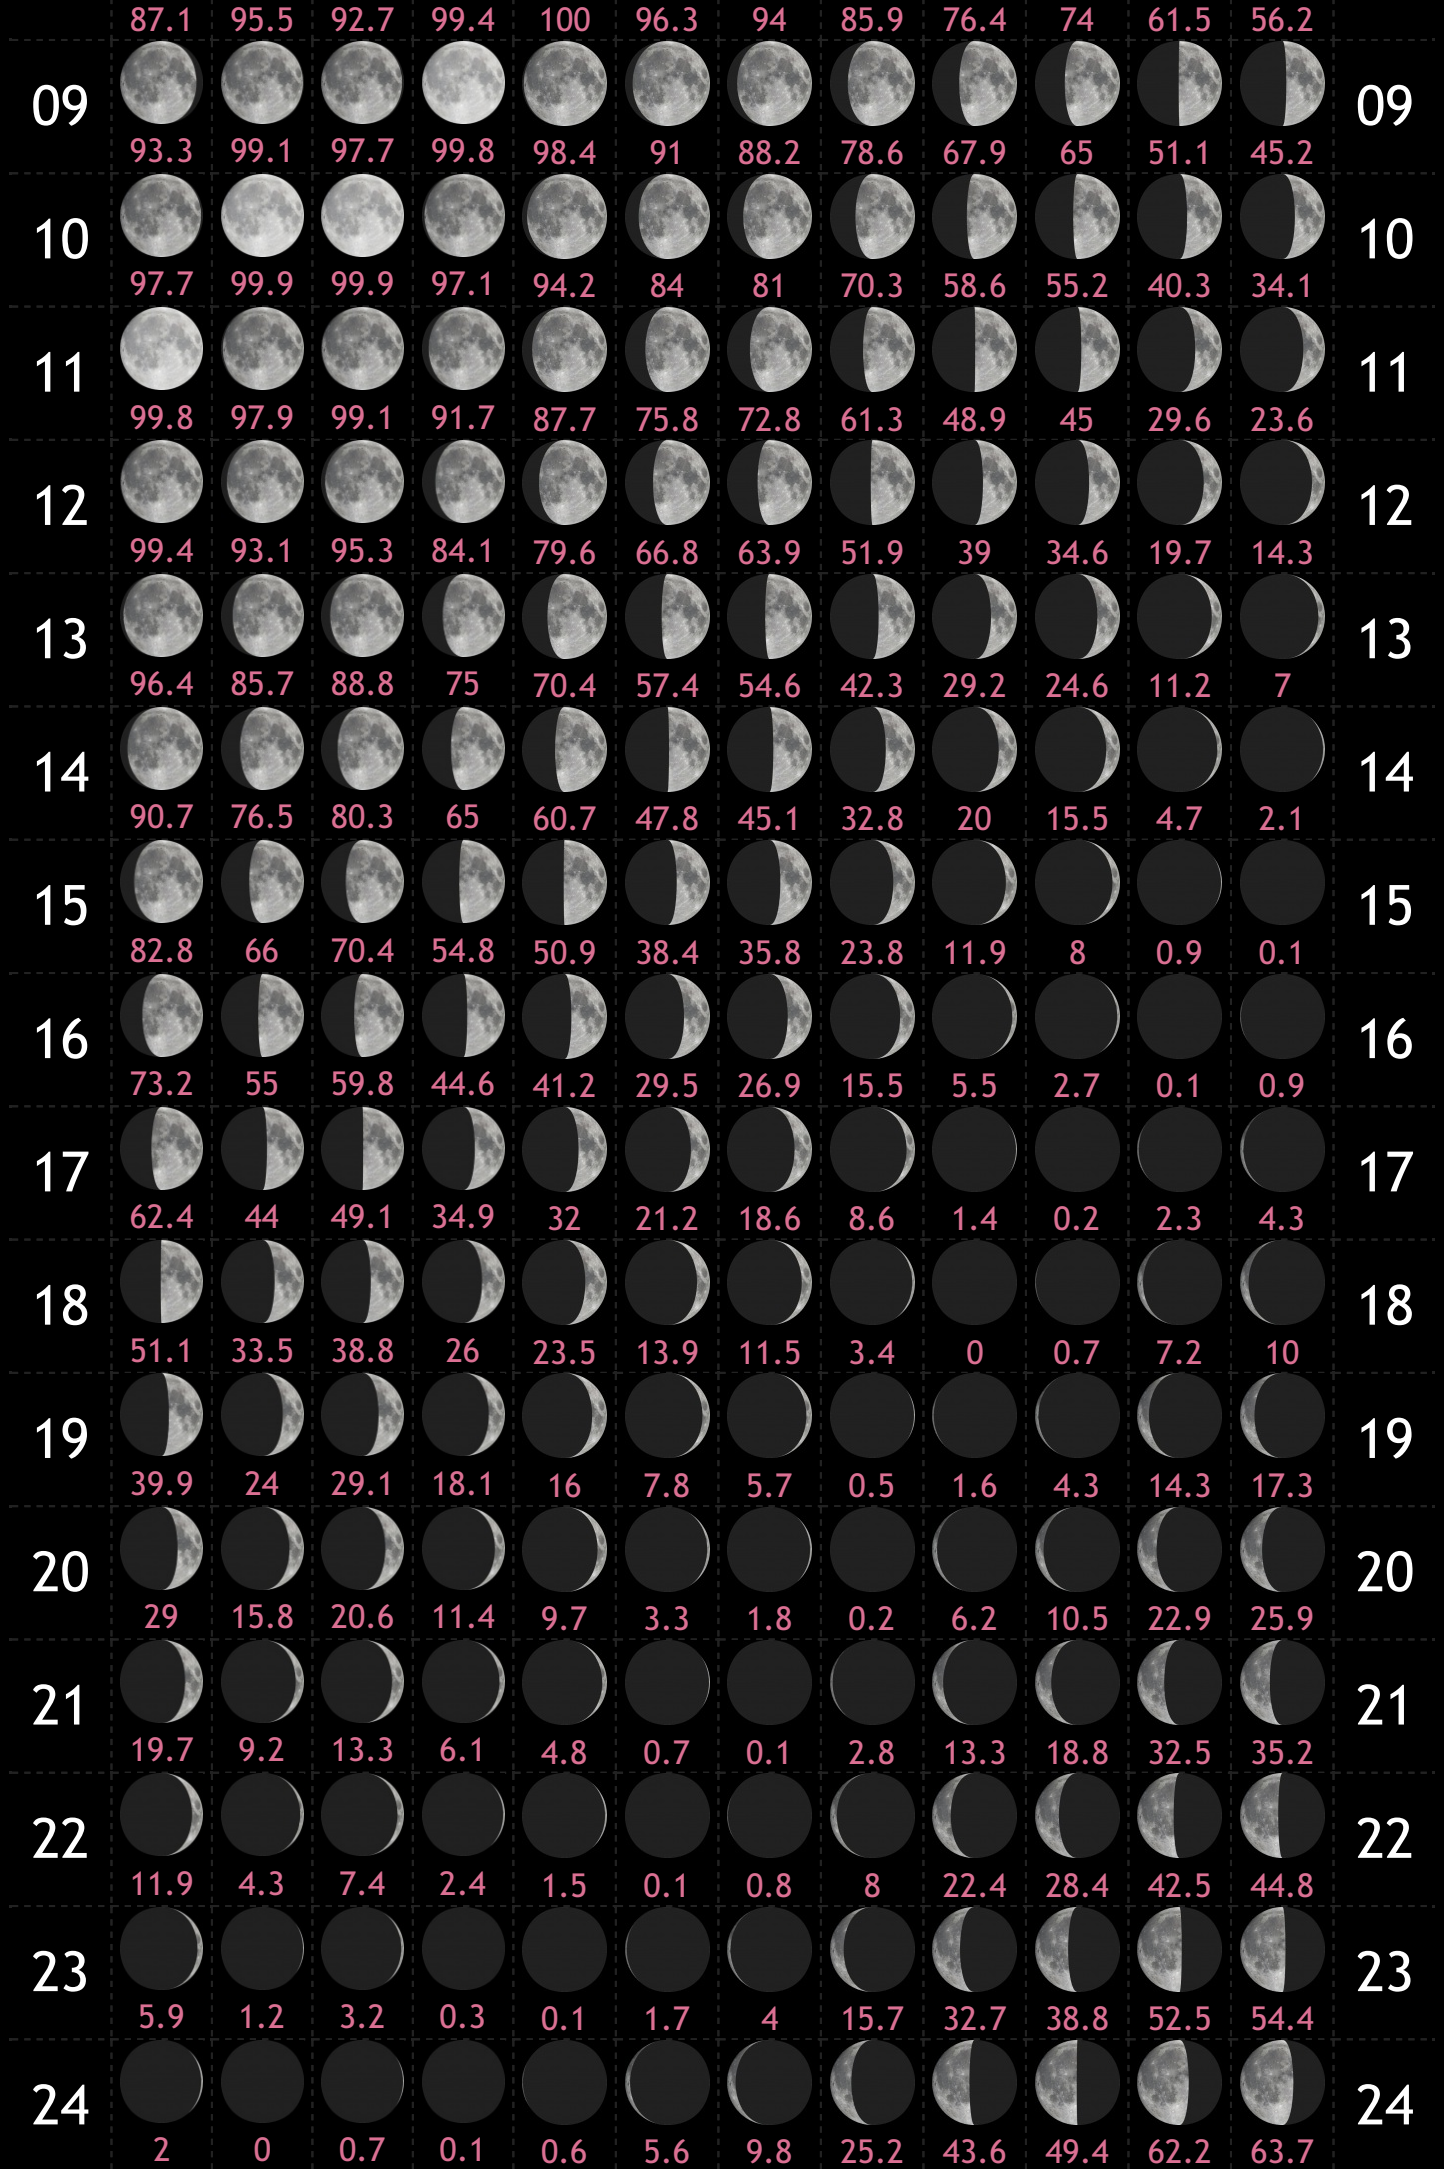

FIJI CALENDÁRIO LUNAR

2020

www.vercalendario.info/pt/

	Jan	Fev	Mar	Abr	Mai	Jun	Jul	Ago	Set	Out	Nov	Dez	
01	 25.3	 35.2	 28	 40.5	 46.2	 65.4	 73.9	 89	 97.1	 98.2	 100	 100	01
02	 33.9	 44.5	 37	 50.9	 57.3	 76	 83.3	 94.8	 99.5	 99.9	 99.4	 99	02
03	 43.1	 54.2	 46.7	 61.5	 68.2	 85.3	 91	 98.5	 99.9	 99.7	 97	 96	03
04	 52.5	 63.9	 56.8	 72	 78.5	 92.7	 96.4	 100	 98.4	 97.7	 92.9	 91.1	04
05	 61.9	 73.3	 67	 81.7	 87.4	 97.6	 99.4	 99.2	 95.1	 93.9	 87.1	 84.5	05
06	 71	 82.1	 76.7	 89.9	 94.3	 99.9	 99.9	 96.5	 90.2	 88.7	 79.8	 76.3	06
07	 79.6	 89.6	 85.5	 96	 98.6	 99.3	 98	 91.9	 83.9	 81.9	 71.2	 66.8	07
08	 84.5	 91.1	 96	 98.6	 99.3	 98	 91.9	 83.9	 81.9	 71.2	 66.8	 61.9	08

25												25
	0.2	0.7	0	1.8	3.1	11.8	17.7	35.9	54.5	59.6	71.3	72.5
26												26
	0.4	3.1	1.1	5.3	7.7	19.9	27.4	47.1	64.9	69.2	79.4	80.5
27												27
	2.5	7.3	3.9	10.6	14.2	29.6	38.3	58.3	74.4	77.9	86.5	87.4
28												28
	6.4	12.9	8.5	17.6	22.5	40.4	49.7	68.8	82.7	85.3	92.3	93
29												29
	11.9	19.9	14.6	26	32.2	51.8	61	78.3	89.6	91.4	96.5	97.2
30												30
	18.7		22.1	35.7	42.9	63.2	71.7	86.4	94.8	96	99.2	99.5
31												31
	26.5		30.8		54.1		81.1	92.7		98.9		99.9