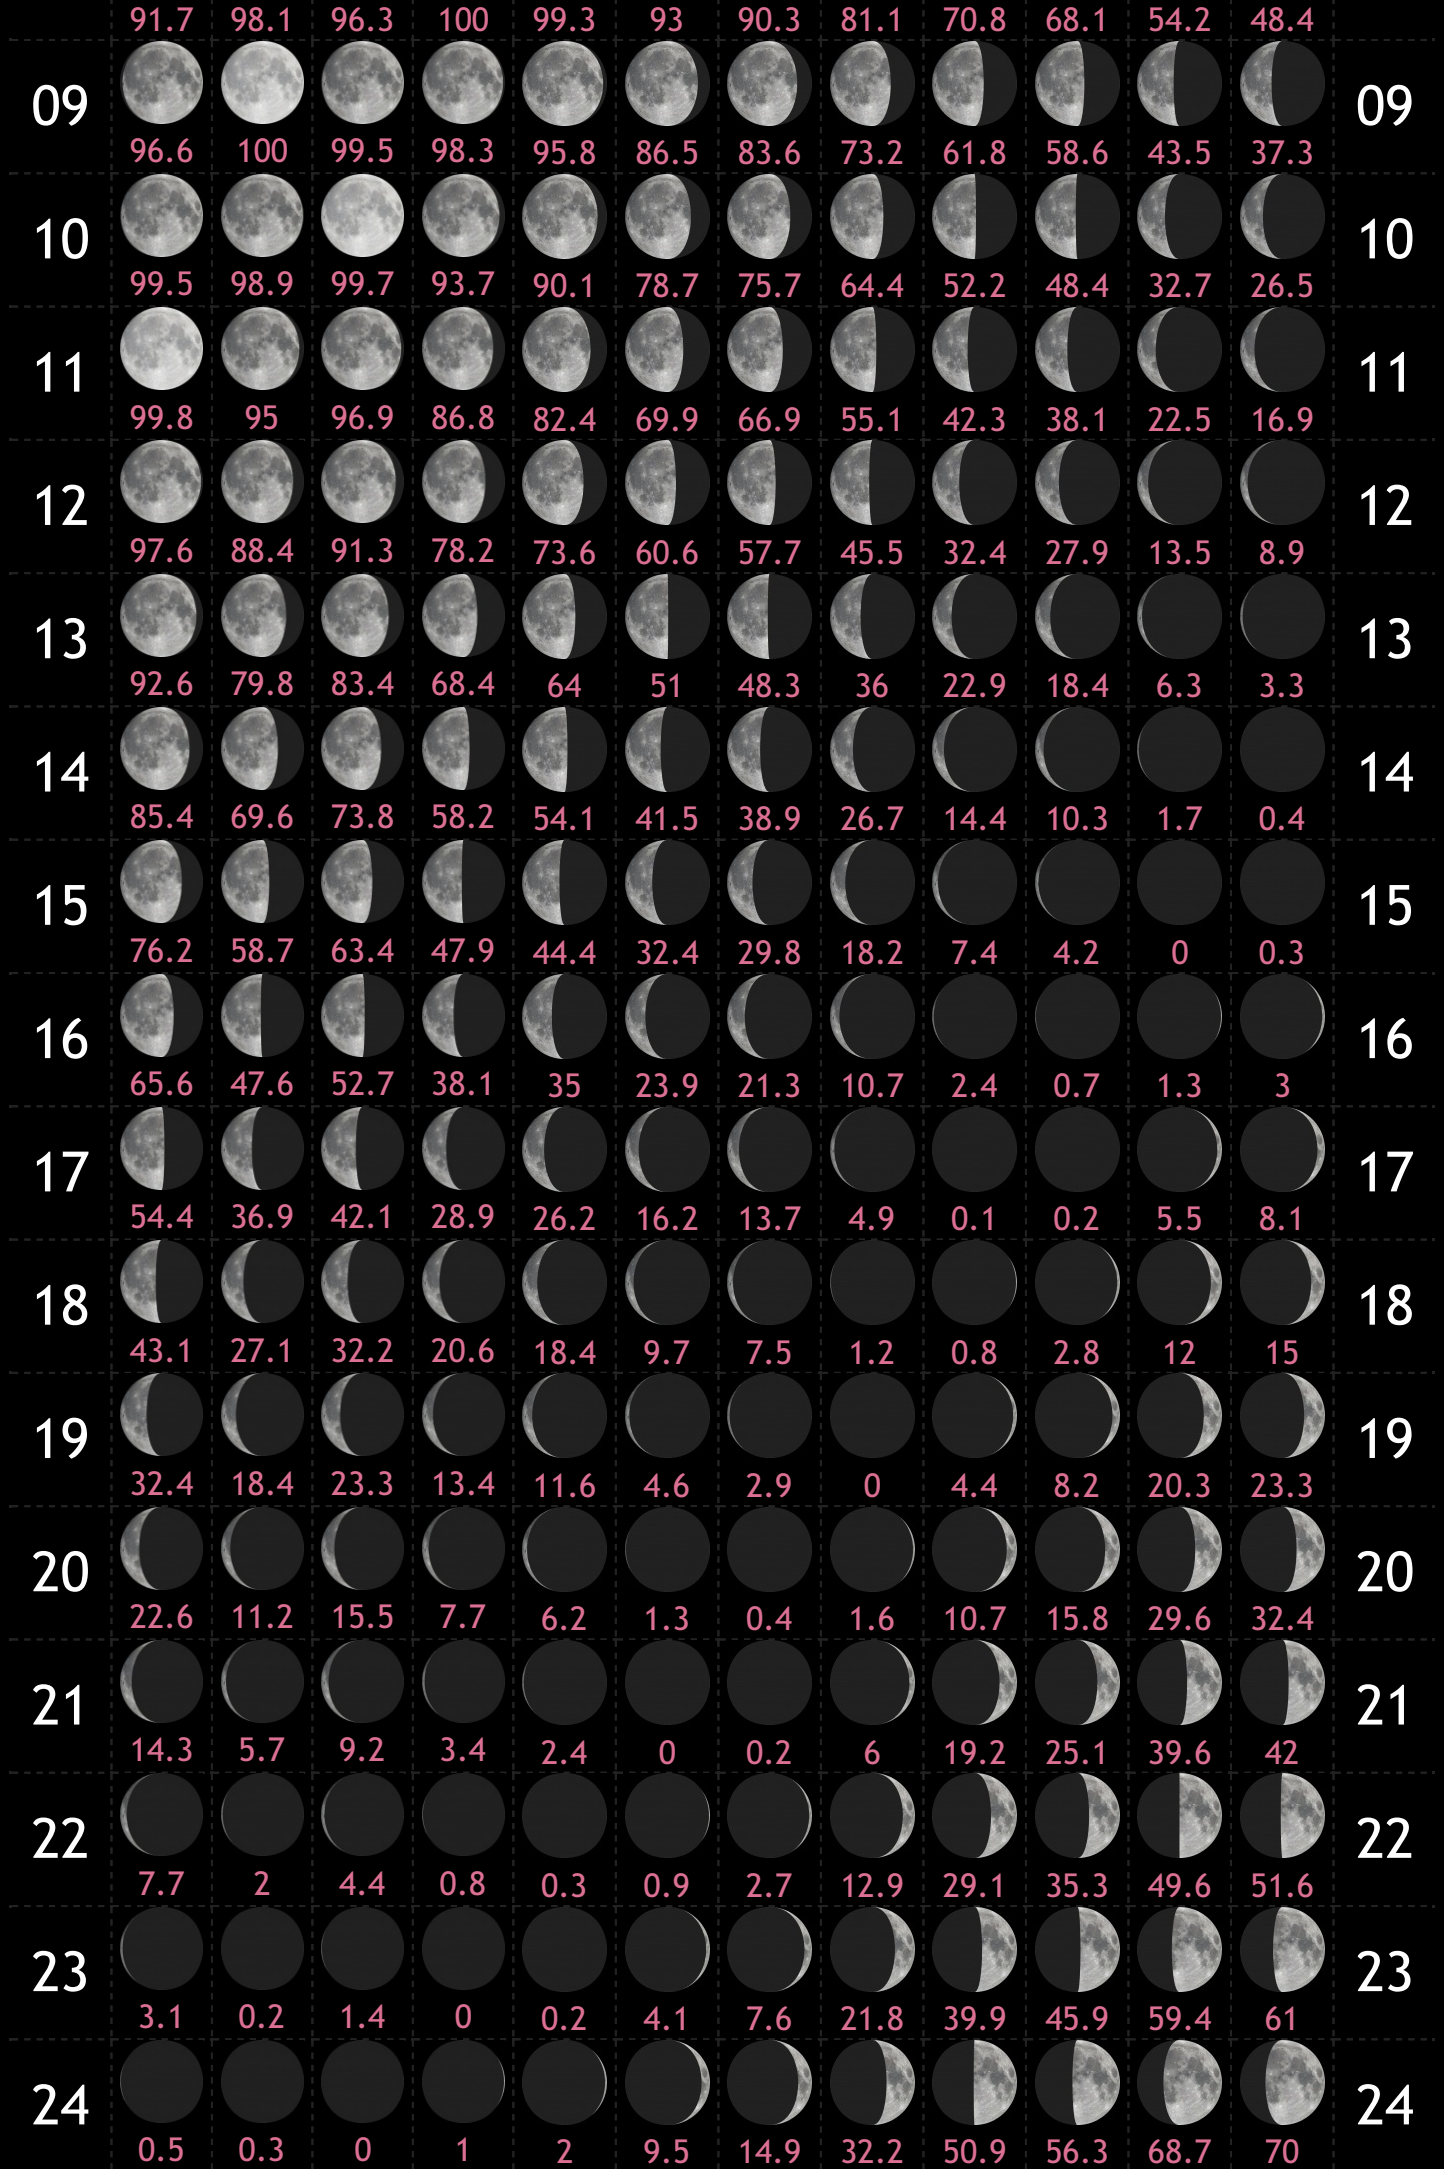

GUADELOUPE CALENDÁRIO LUNAR

2020

www.vercalendario.info/pt/

	Jan	Fev	Mar	Abr	Mai	Jun	Jul	Ago	Set	Out	Nov	Dez	
01	 31.3	 41.4	 33.9	 47.4	 53.6	 72.6	 80.3	 93.1	 98.9	 99.5	 99.7	 99.5	01
02	 40.4	 50.9	 43.4	 58	 64.6	 82.4	 88.7	 97.6	 100	 99.9	 97.9	 97.1	02
03	 49.7	 60.7	 53.5	 68.6	 75.2	 90.5	 94.9	 99.7	 99.1	 98.5	 94.3	 92.8	03
04	 59.2	 70.2	 63.6	 78.6	 84.6	 96.3	 98.7	 99.7	 96.4	 95.4	 89	 86.6	04
05	 68.4	 79.3	 73.6	 87.4	 92.3	 99.4	 100	 97.6	 92	 90.6	 82.1	 78.9	05
06	 77.1	 87.3	 82.7	 94.3	 97.5	 99.8	 98.9	 93.6	 86.2	 84.3	 73.8	 69.7	06
07	 85	 93.8	 90.5	 98.6	 99.9	 97.6	 95.5	 88.1	 79	 76.8	 64.5	 59.4	07
08	 85	 93.8	 90.5	 98.6	 99.9	 97.6	 95.5	 88.1	 79	 76.8	 64.5	 59.4	08

25													25
	0.1	2.1	0.5	3.9	6	17	24	43.3	61.5	66.1	77.1	78.2	
26													26
	1.6	5.7	2.8	8.6	11.8	26.2	34.6	54.6	71.4	75.1	84.6	85.5	
27													27
	4.9	10.9	6.8	15.1	19.6	36.7	45.9	65.4	80.1	83	90.7	91.5	
28													28
	9.9	17.4	12.4	23	28.8	48	57.3	75.3	87.5	89.6	95.5	96.1	
29													29
	16.3	25.2	19.4	32.3	39.2	59.4	68.2	83.9	93.3	94.6	98.6	99	
30													30
	23.8		27.8	42.6	50.4	70.4	78.1	90.8	97.3	98.1	99.9	100	
31													31
	32.3		37.2		61.7		86.6	95.8		99.8		98.9	