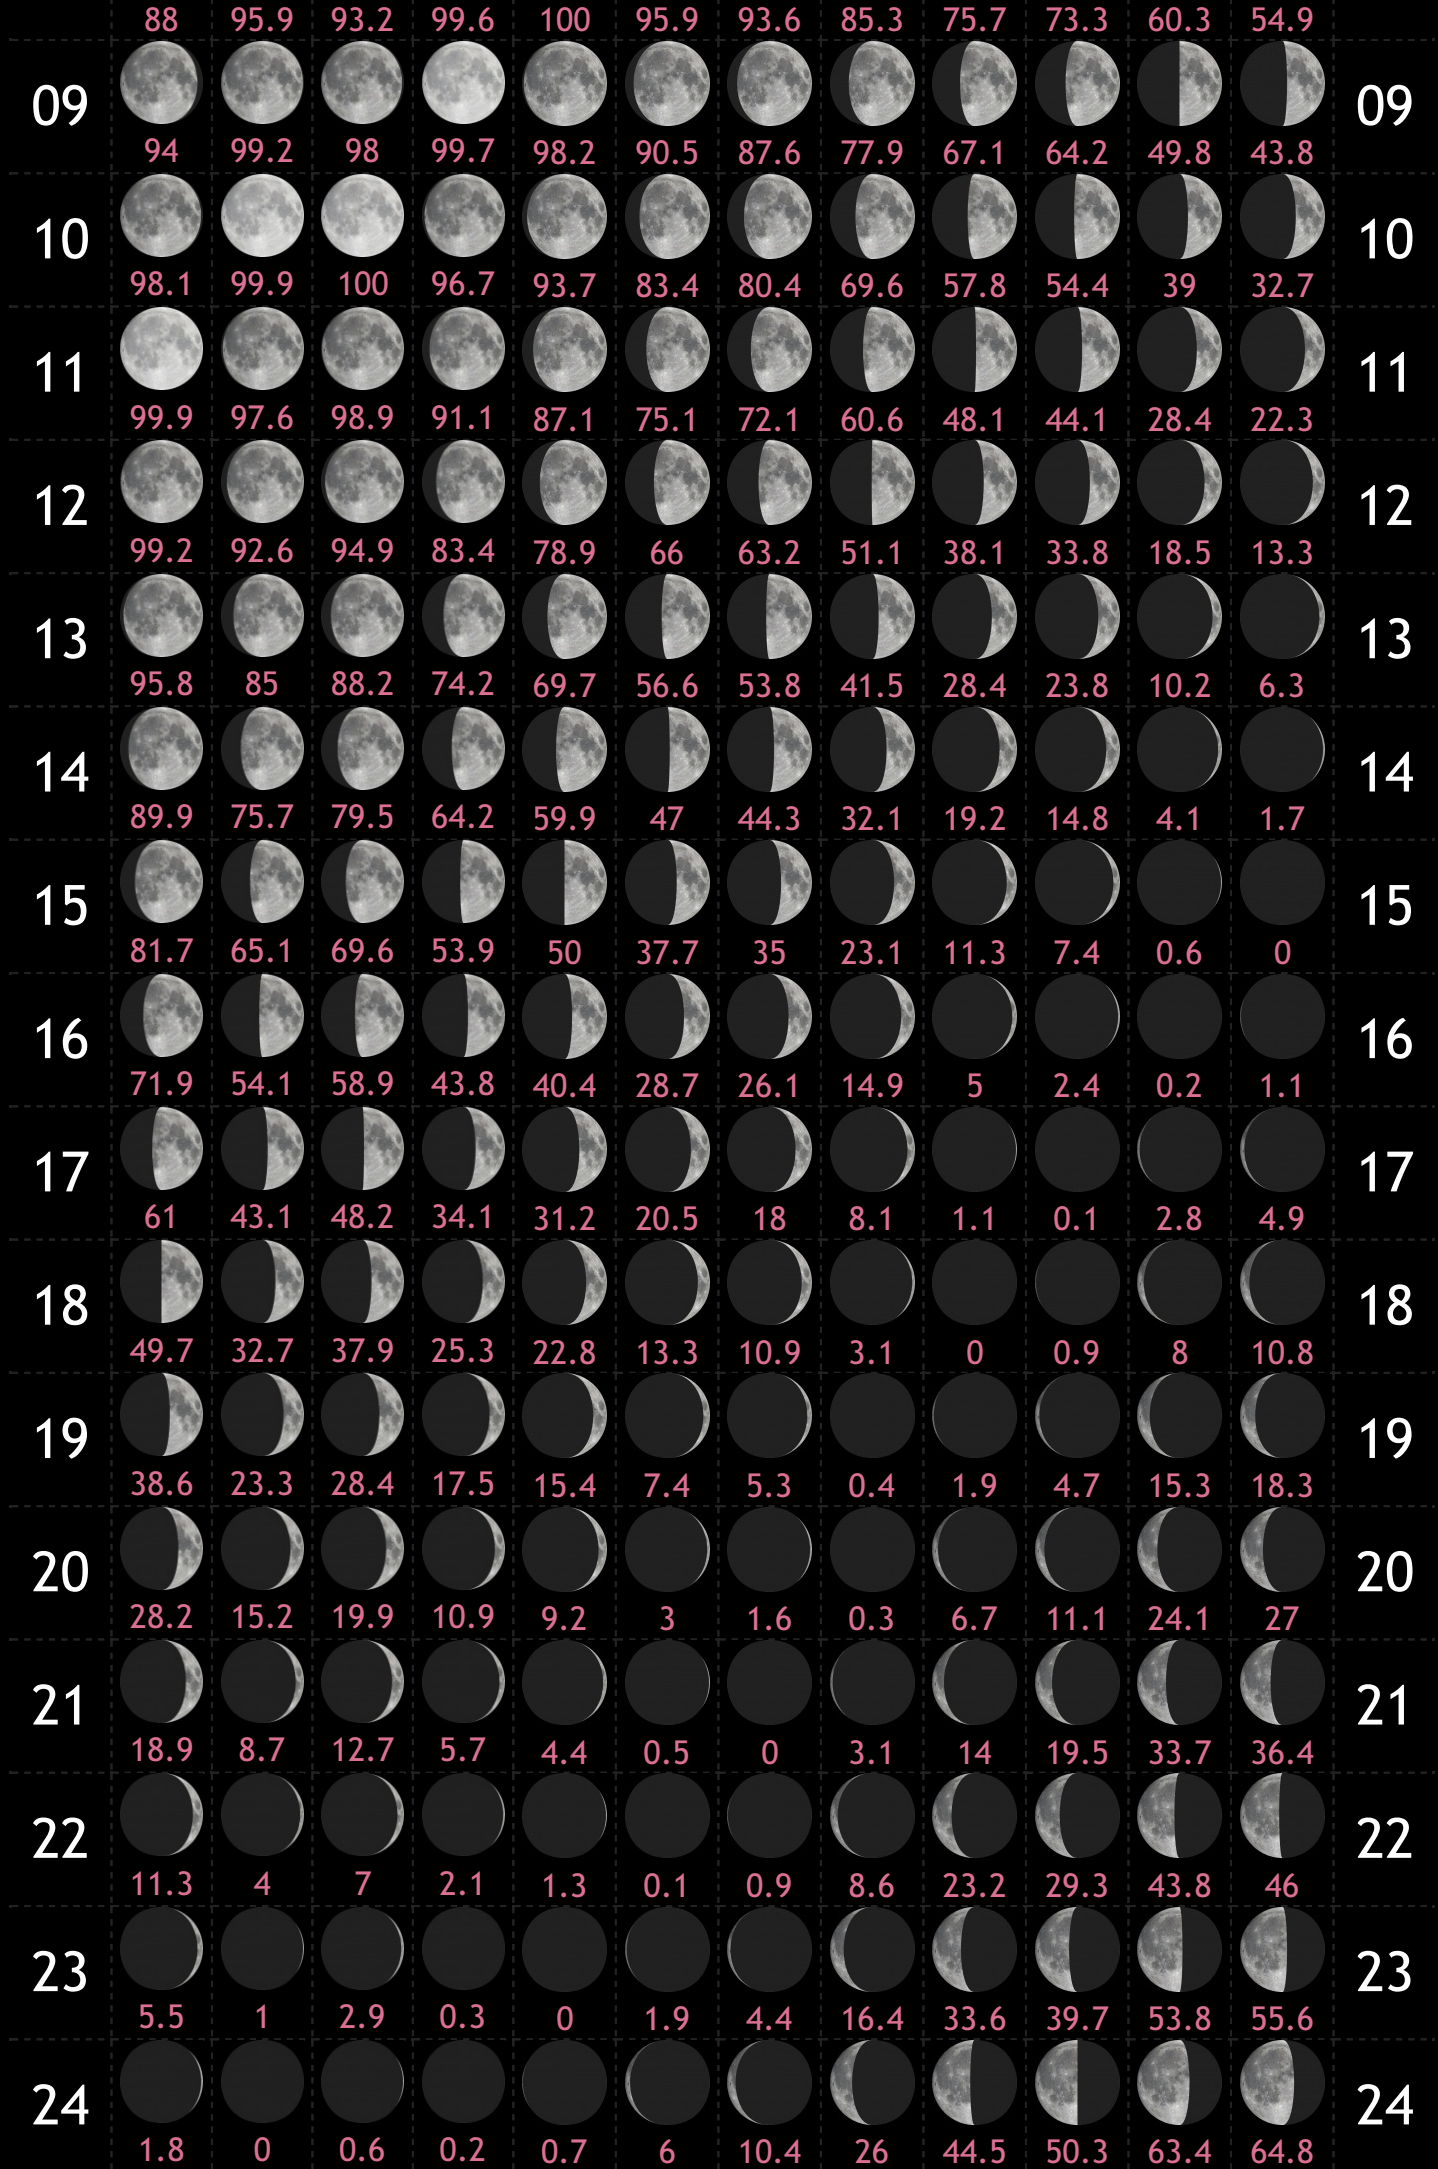

PAPUA NOVA GUINÉ CALENDÁRIO LUNAR

2020

www.vercalendario.info/pt/

	Jan	Fev	Mar	Abr	Mai	Jun	Jul	Ago	Set	Out	Nov	Dez	
01	 26.3	 36	 28.7	 41.3	 47.1	 66.3	 74.7	 89.6	 97.4	 98.4	 100	 100	01
02	 35	 45.3	 37.8	 51.8	 58.2	 76.8	 84	 95.2	 99.6	 99.9	 99.2	 98.7	02
03	 44.2	 55	 47.6	 62.4	 69.1	 86	 91.5	 98.7	 99.9	 99.6	 96.6	 95.5	03
04	 53.7	 64.7	 57.7	 72.8	 79.3	 93.2	 96.8	 100	 98.2	 97.4	 92.2	 90.4	04
05	 63.1	 74.1	 67.8	 82.4	 88.1	 97.9	 99.5	 99.1	 94.8	 93.6	 86.3	 83.6	05
06	 72.1	 82.8	 77.5	 90.5	 94.8	 99.9	 99.8	 96.2	 89.8	 88.2	 78.8	 75.2	06
07	 80.6	 90.2	 86.2	 96.4	 98.9	 99.2	 97.7	 91.5	 83.3	 81.3	 70.1	 65.5	07
08	 80.6	 90.2	 86.2	 96.4	 98.9	 99.2	 97.7	 91.5	 83.3	 81.3	 70.1	 65.5	08

25													25
	0.1	0.8	0	2	3.4	12.4	18.5	36.8	55.4	60.5	72.3	73.5	
26													26
	0.5	3.4	1.3	5.7	8.2	20.6	28.3	48.1	65.8	70	80.4	81.4	
27													27
	2.8	7.7	4.3	11.1	14.9	30.4	39.2	59.2	75.2	78.6	87.3	88.2	
28													28
	6.8	13.4	8.9	18.2	23.2	41.3	50.6	69.7	83.4	85.9	92.9	93.7	
29													29
	12.4	20.5	15.1	26.8	33	52.8	61.9	79	90.1	91.9	97	97.6	
30													30
	19.3		22.8	36.5	43.8	64.1	72.5	86.9	95.2	96.3	99.4	99.7	
31													31
	27.2		31.6		55.1		81.9	93.1		99		99.8	