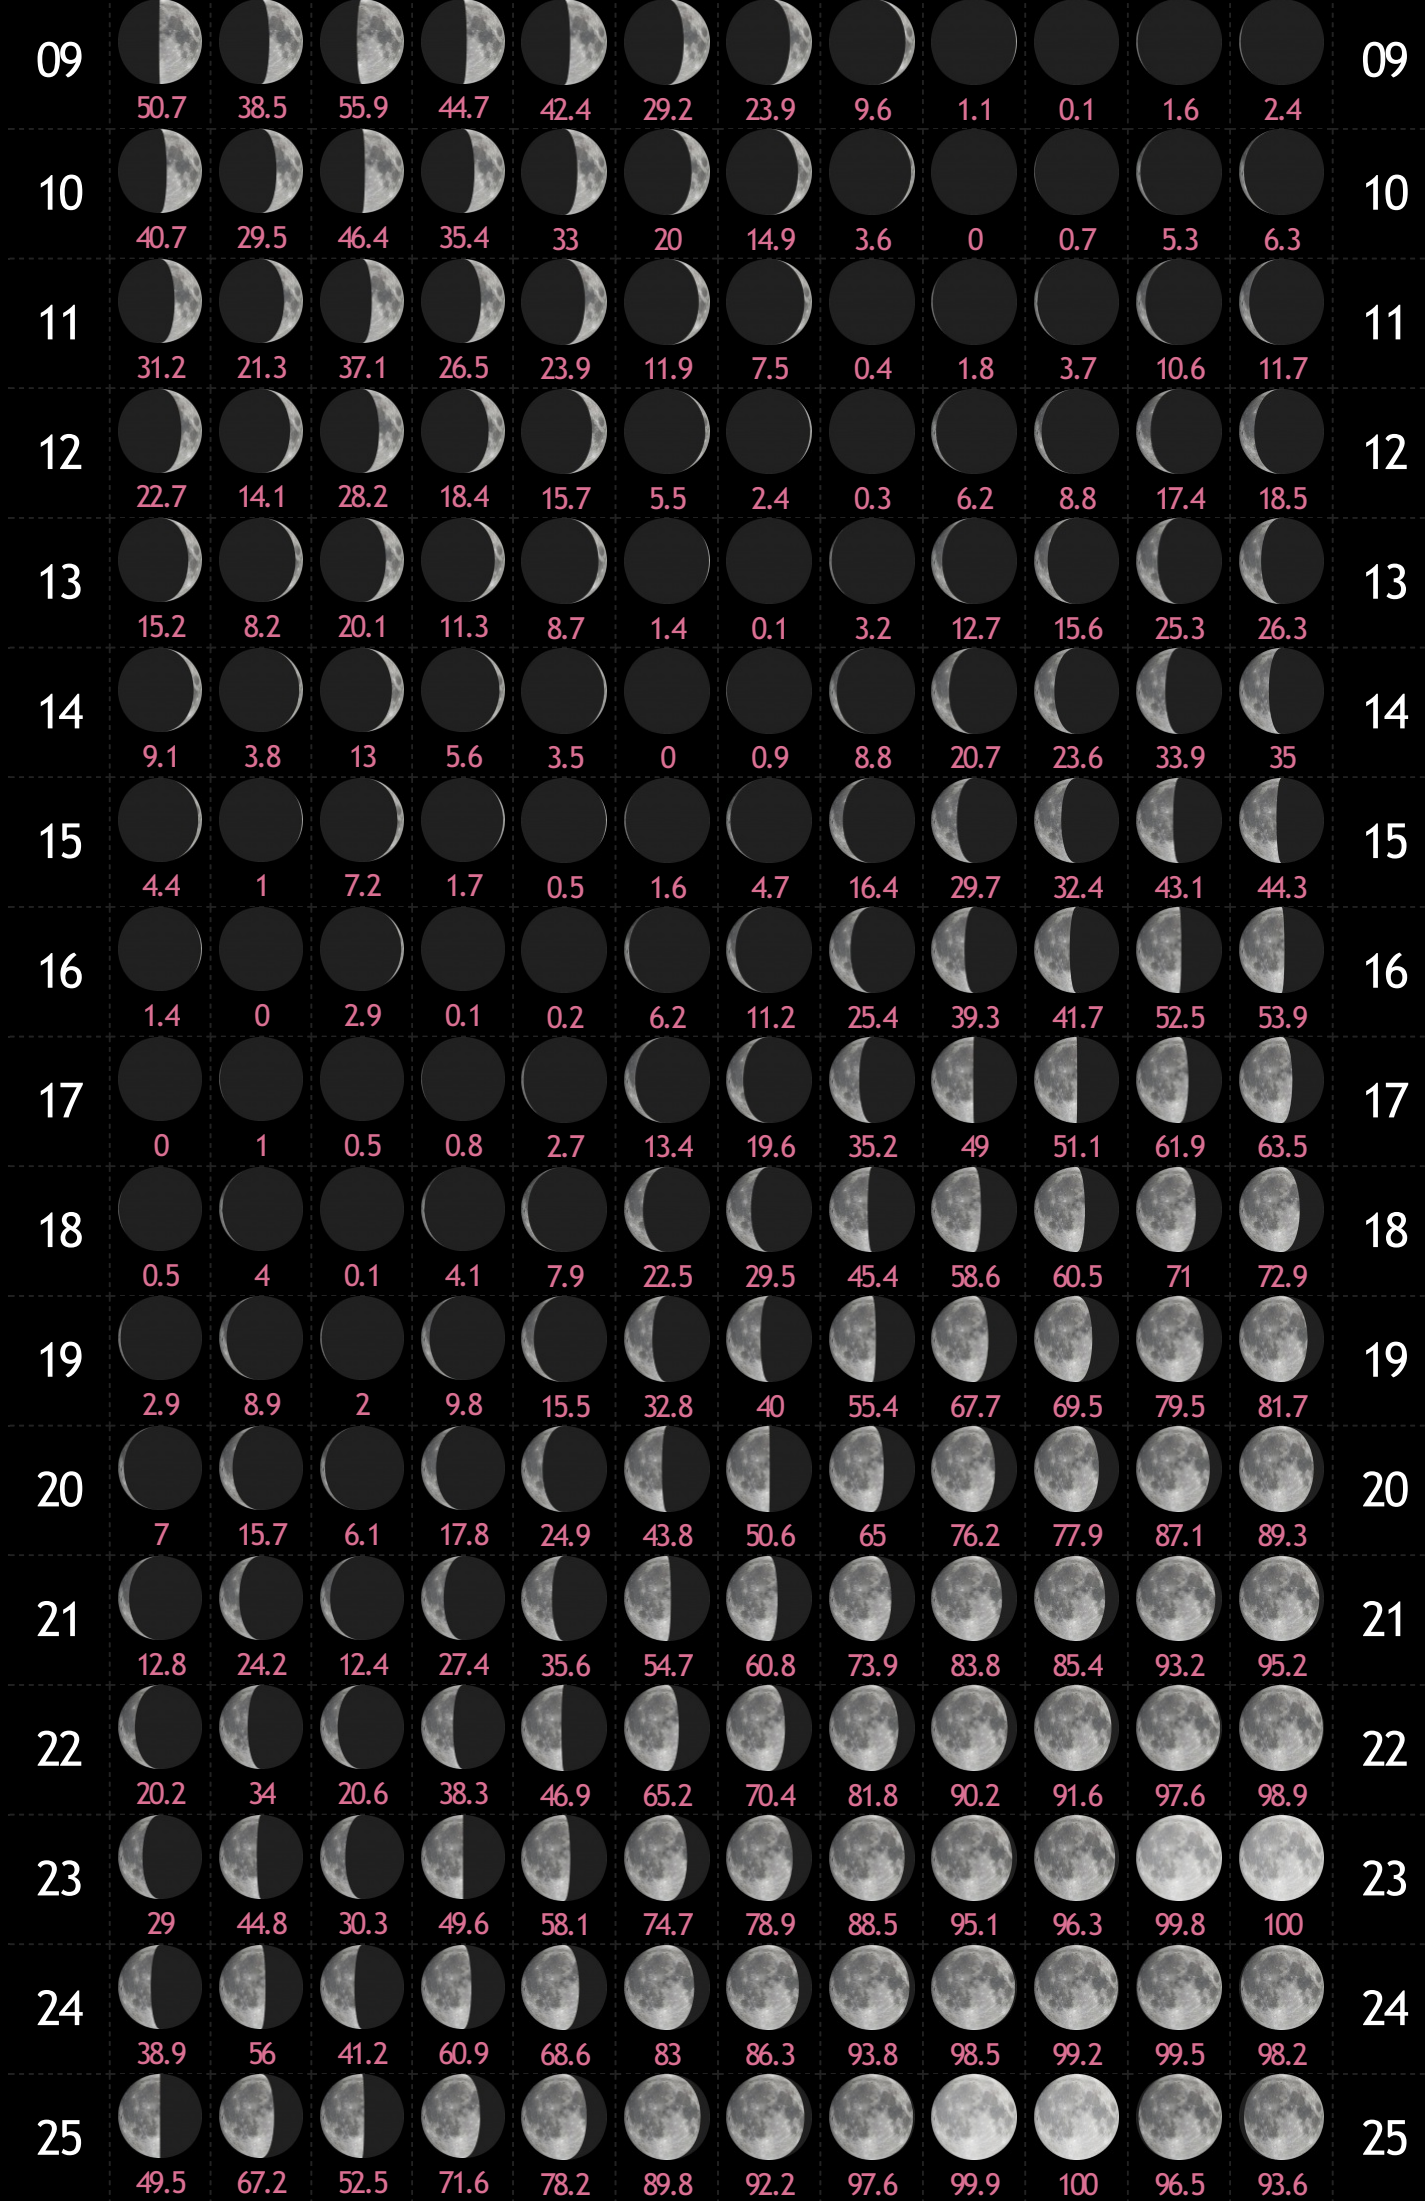

QUÊNIA CALENDÁRIO LUNAR

2018

www.vercalendario.info/pt/

	Jan	Fev	Mar	Abr	Mai	Jun	Jul	Ago	Set	Out	Nov	Dez	
01	 97.6	 99.9	 98.2	 99.8	 99.2	 95.2	 93.7	 85.7	 73.3	 67	 48	 40.4	01
02	 99.9	 97.5	 100	 97.8	 96.5	 90.3	 88.3	 78.1	 63.5	 56.1	 36.7	 29.8	02
03	 99.1	 92.6	 99	 93.7	 92	 83.9	 81.5	 69.3	 52.7	 44.8	 26.1	 20.3	03
04	 95.3	 85.6	 95.6	 87.9	 85.9	 76.4	 73.4	 59.4	 41.6	 33.6	 16.8	 12.3	04
05	 89	 77.1	 90	 80.6	 78.7	 67.9	 64.4	 48.8	 30.6	 23.1	 9.2	 6.2	05
06	 80.8	 67.7	 82.8	 72.4	 70.4	 58.6	 54.6	 38	 20.4	 14	 3.8	 2.2	06
07	 71.2	 57.9	 74.5	 63.5	 61.4	 48.9	 44.3	 27.4	 11.7	 6.9	 0.7	 0.2	07
08	 61.1	 48.1	 65.4	 54.2	 52	 39	 33.9	 17.7	 5.1	 2.2	 0	 0.3	08

26												26
	60.5	77.6	63.8	81.1	86.2	95	96.5	99.6	99.4	98.4	91	86.4
27												27
	71.2	86.6	74.5	88.9	92.6	98.3	99.1	99.9	96.8	94.5	83.2	77.4
28												28
	81.2	93.6	83.8	94.8	97	99.9	100	98.2	92	88.3	73.6	67
29												29
	89.6		91.3	98.5	99.5	99.6	99	94.6	85.3	80.1	62.9	55.9
30												30
	95.8		96.7	100	99.9	97.5	96.3	89.2	76.9	70.3	51.6	44.9
31												31
	99.3		99.5		98.4		91.8	82		59.4		34.3